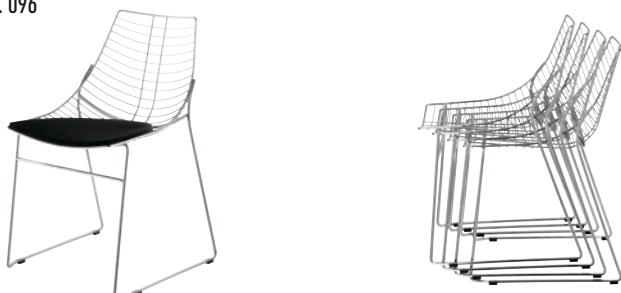

NET
art. 096

Price promotion:
price list
€ 206,00
promotion price
€ 190,00
Prompt delivery:
1 week

Chair. With chromed steel frame and shell.